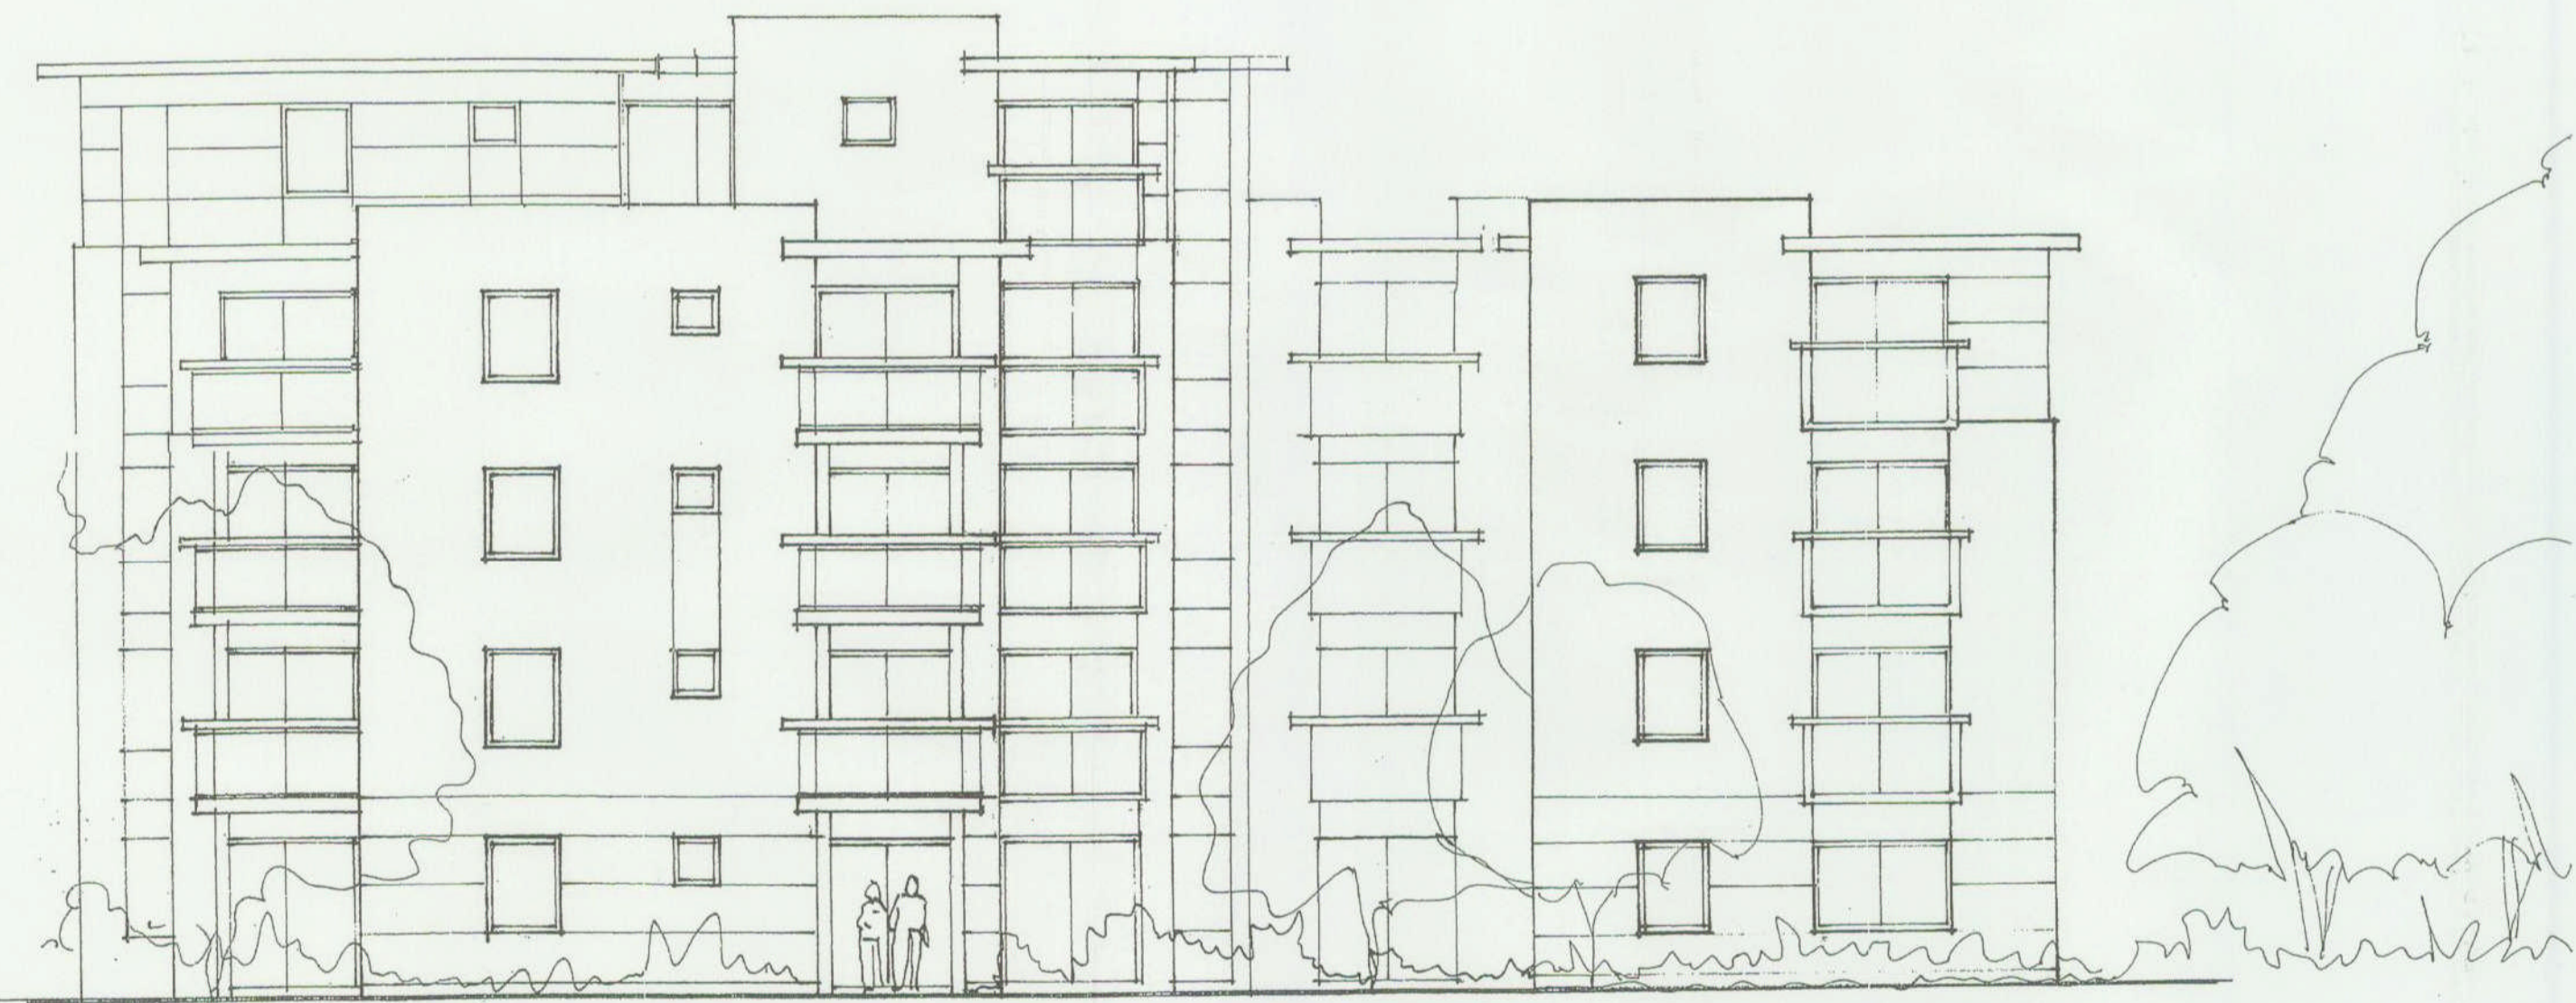

South Elevation

East Elevation

North Elevation

West Elevation

LAKESIDE, THEALE

APARTMENT ELEVATIONS: F10

REV D ENTRANCE DOOR ADDED TO SOUTH ELEVATION 7-06-07
 REV C WALL LINE ADDED API TO SPACINGS AT WEST END ON SOUTH ELEVATION. 31-05-07
 REV B WEST ELEVATION ADDED 1-9-05
 REV A GENERAL REVISIONS TO BLOCK LAYOUT & STOREY HGTS. 29-3-05

DRAWING NO. 602/PL 027 D	SCALE 1:100
DATE FEB 2004	DRAWN BY