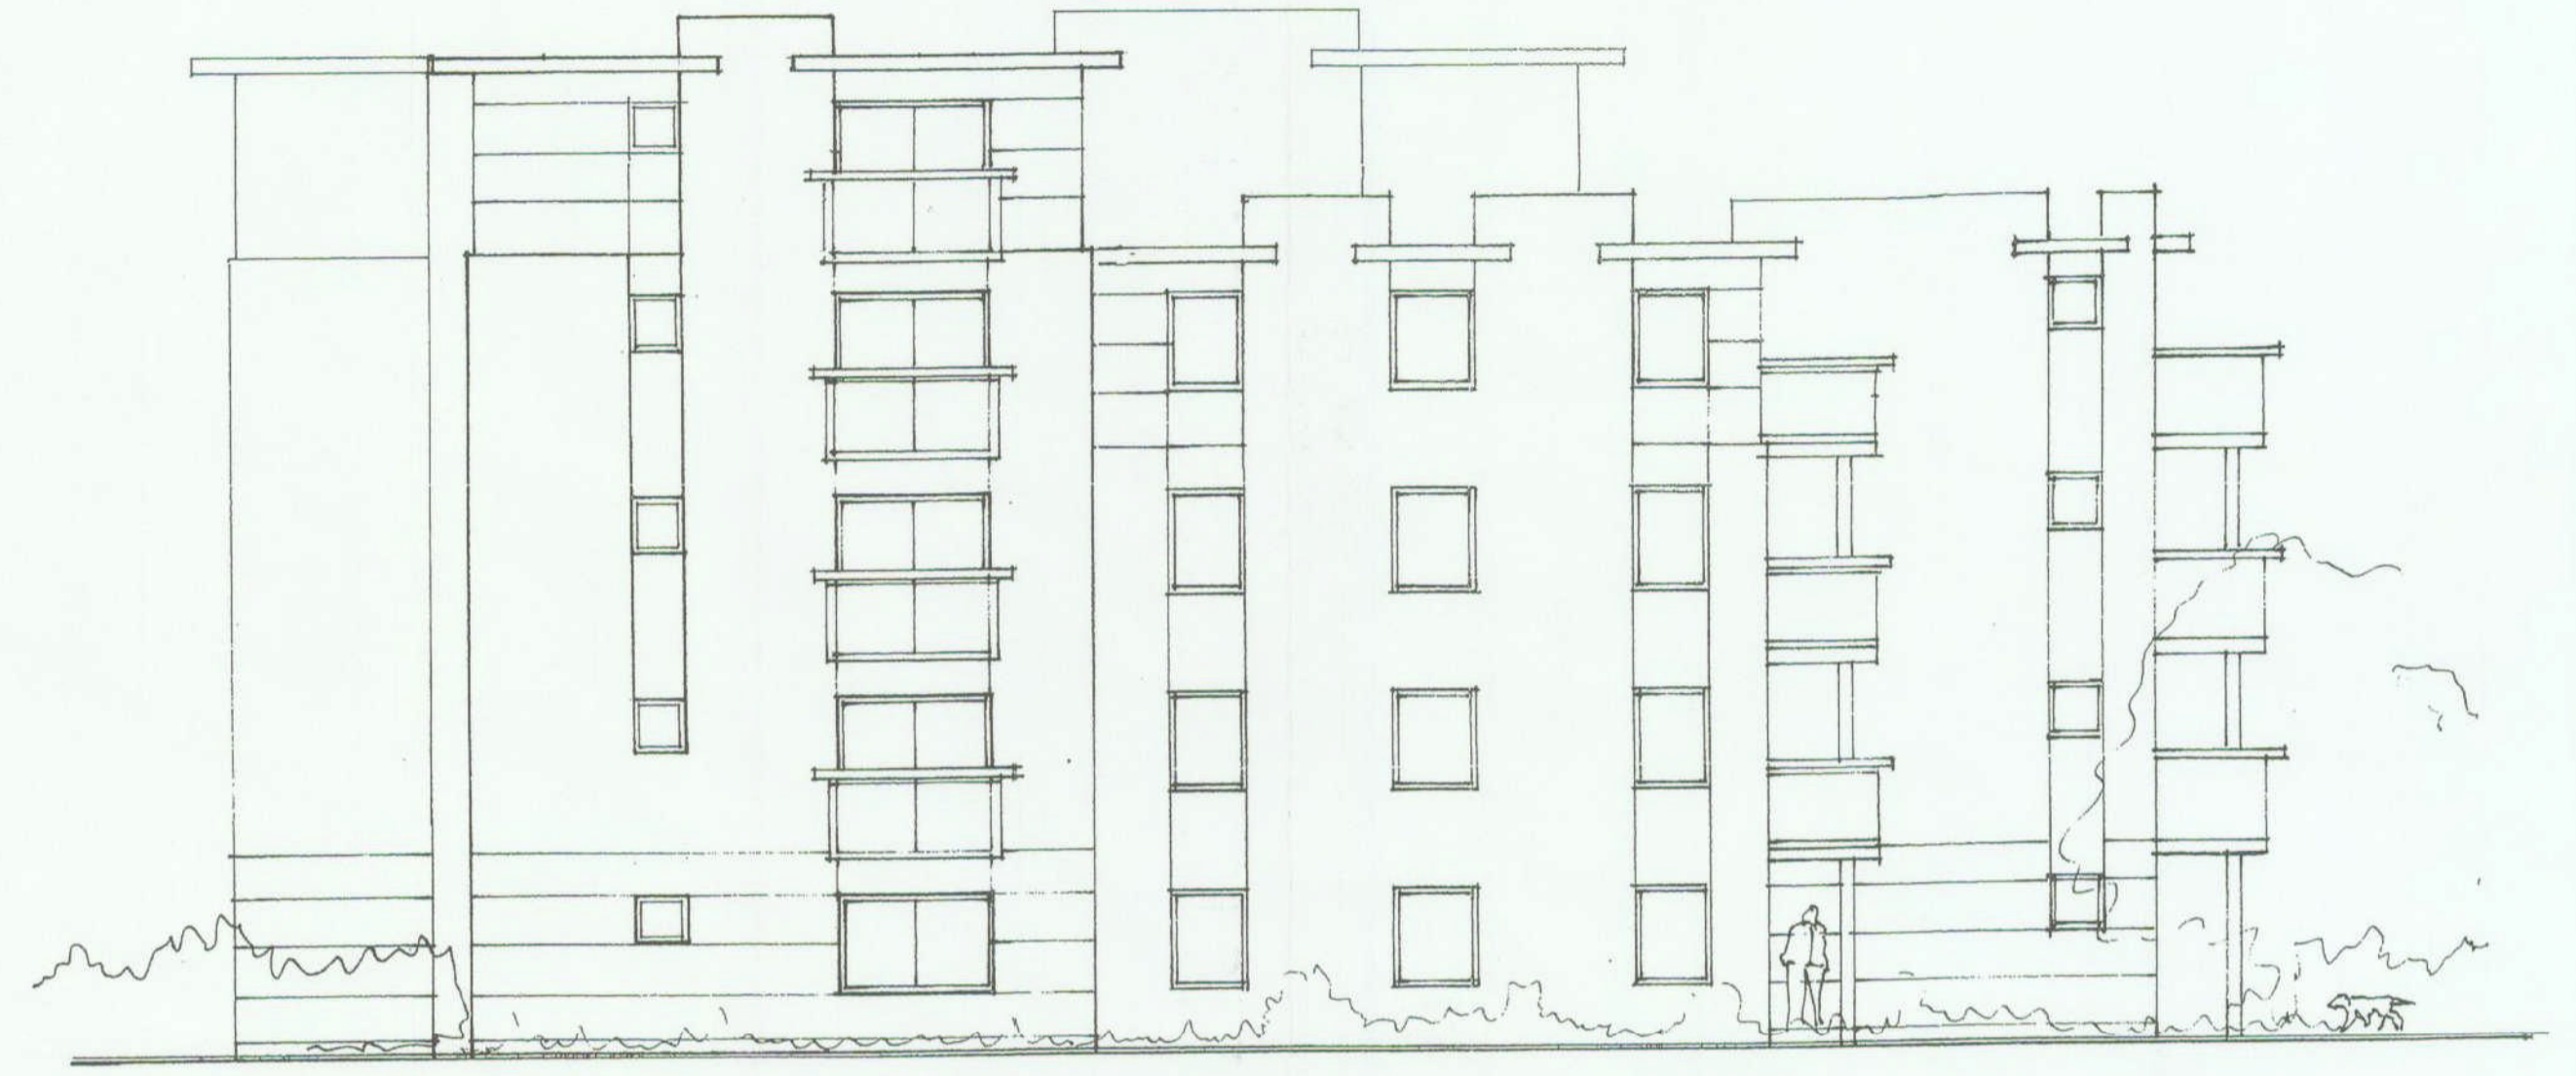

South Elevation

East Elevation

North Elevation

West Elevation

LAKESIDE, THEALE

APARTMENT ELEVATIONS: F10

REV D ENTRANCE DOOR ADDED TO SOUTH ELEVATION 7-06-07
 REV C WALL LINE ADDED API TO SPACINGS AT WEST END ON SOUTH ELEVATION. 31-05-07
 REV B WEST ELEVATION ADDED 1-9-05
 REV A GENERAL REVISIONS TO BLOCK LAYOUT & STOREY HGTS. 29-3-05

DRAWING NO. 602/PL 027 D	SCALE 1:100
DATE FEB 2004	DRAWN BY