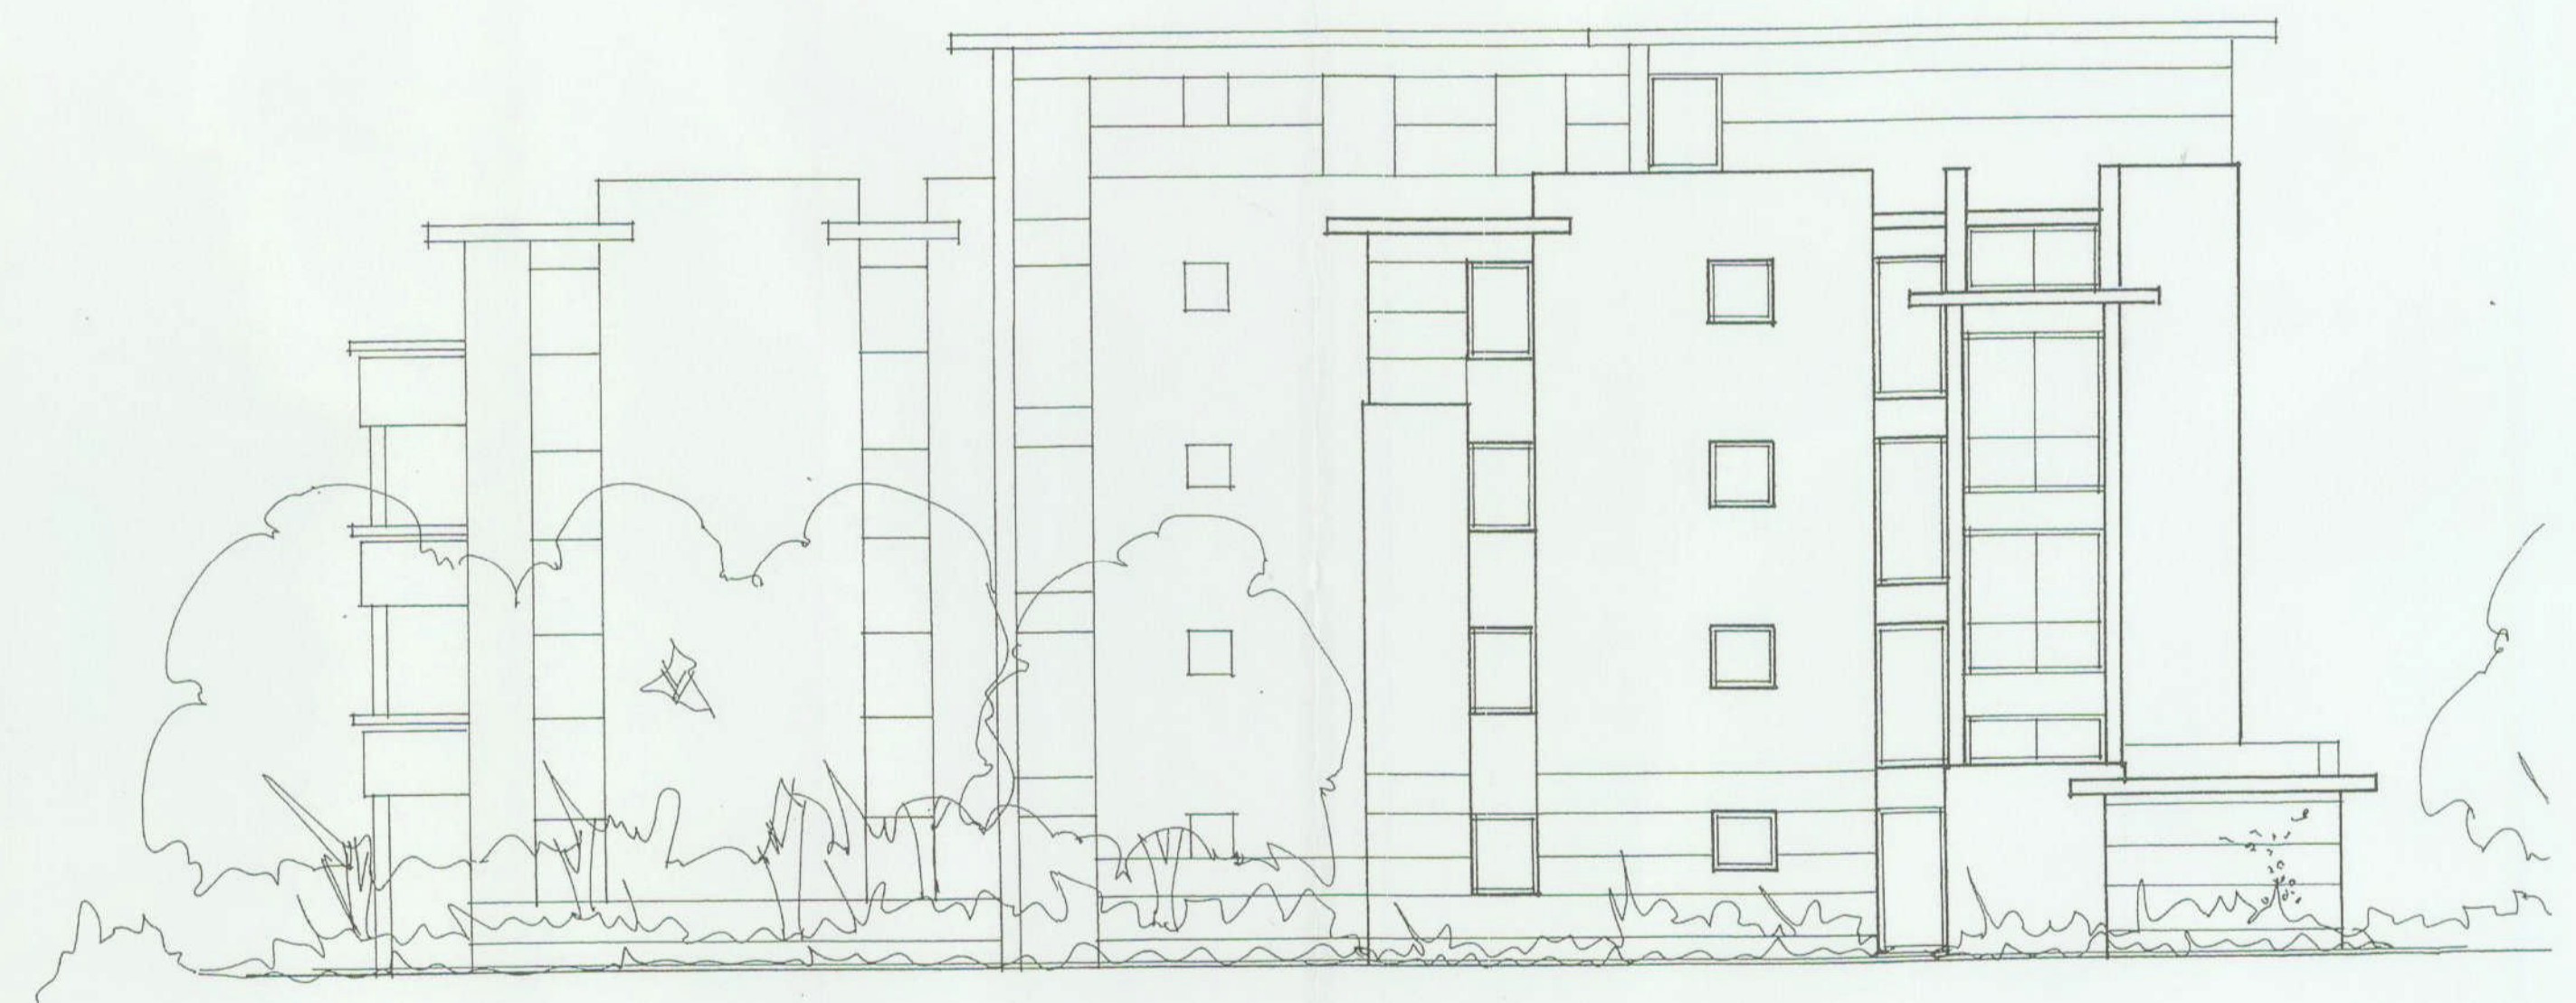

South Elevation

East Elevation

North Elevation

West Elevation

LAKESIDE, THEALE

APARTMENT ELEVATIONS: F10

REV D ENTRANCE DOOR ADDED TO SOUTH ELEVATION 7-06-07
 REV C WALL LINE ADDED API TO SPACINGS AT WEST END ON SOUTH ELEVATION. 31-05-07
 REV B WEST ELEVATION ADDED 1-9-05
 REV A GENERAL REVISIONS TO BLOCK LAYOUT & STOREY HGTS. 29-3-05

DRAWING NO. 602/PL 027 D	SCALE 1:100
DATE FEB 2004	DRAWN BY